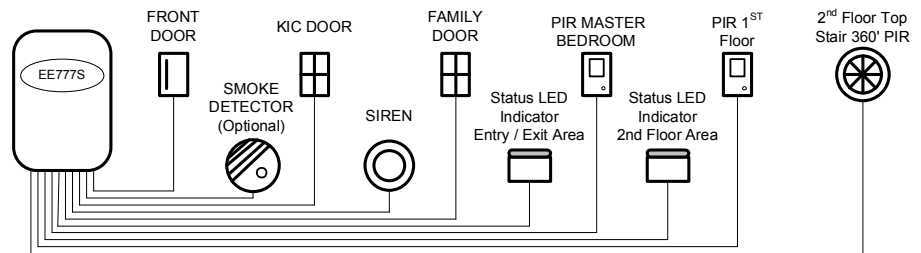

Typical NavGuard / EE777S LAYOUT

1. RESIDENTIAL