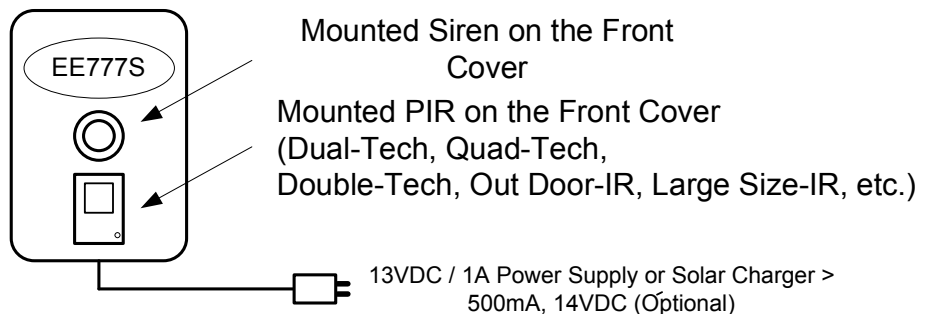

Typical NavGuard / EE777S LAYOUT

1. RESIDENTIAL

2. INDUSTRY / COMMERCIAL

3. PORTABLE & REMOVABLE APPLICATION

Ideal for :

- Construction Site / Office trailer
- Unfinished Construction Home / Facility
- Storage / Garage
- Mobile Home / RV
- Convention / Trade Show Office / Booth
- Small Work Station / Office
- Studio Type Apartment
- Aircraft / Aircraft Hangar
- Yacht / Boat