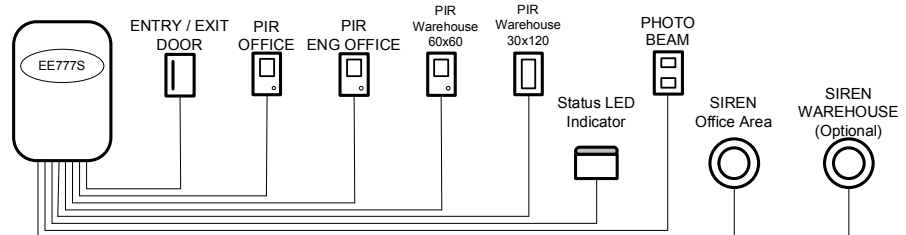

2. INDUSTRY / COMMERCIAL